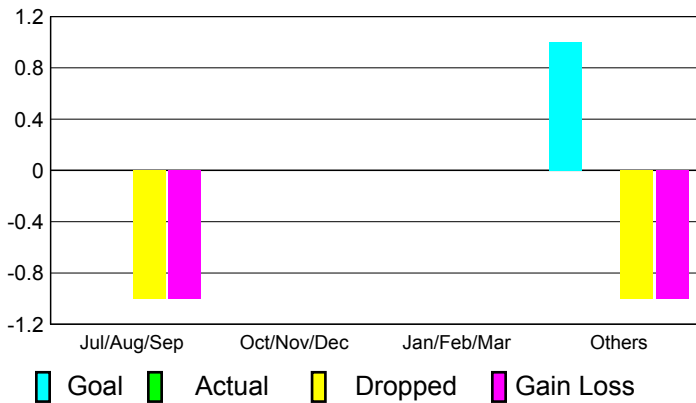

2010-2011 GMT Reports for District (or Undistricted) **District 334 B**

GMT: **Junichi Takata**

Location: **JAPAN**

GMT CA: **5**

CLUBS

Club Results
2010-2011

Clubs
2009-2010

Month	New Club Goal	Actual New Clubs	Actual Dropped Clubs	Gain/Loss of Clubs	Gain/Loss of Clubs
Jul/Aug/Sep	0	0	-1	-1	0
Oct/Nov/Dec	0	0	0	0	0
Jan/Feb/Mar	0	0	0	0	0
Apr/May/June	1	0	-1	-1	0
Totals	1	0	-2	-2	0

Club Results 2010-2011

Goal, New, Dropped, Gain/Loss

Comparison of Club Gain/Loss

Current Year Compared to the Previous Year

YTD Status Quo Clubs 2010-2011

Status Quo Clubs Compared to Status Quo Members

MEMBERSHIP

Membership Results
2010-2011

Membership
2009-2010

Month	Net Memb Goal	Actual New Memb	Actual Dropped Memb	Gain/Loss of Memb	Gain/Loss of Memb
Jul/Aug/Sep	20	65	-42	23	39
Oct/Nov/Dec	40	39	-87	-48	-28
Jan/Feb/Mar	70	67	-54	13	16
Apr/May/June	-5	46	-220	-174	-147
Totals	125	217	-403	-186	-120