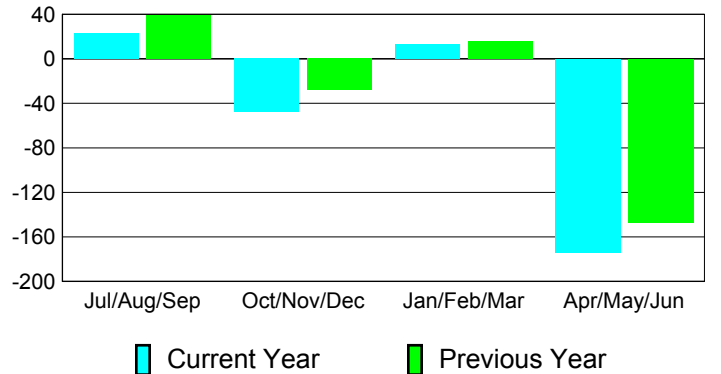

Membership Results
2010-2011

Membership
2009-2010

Month	Net Memb Goal	Actual New Memb	Actual Dropped Memb	Gain/Loss of Memb	Gain/Loss of Memb
Jul/Aug/Sep	20	65	-42	23	39
Oct/Nov/Dec	40	39	-87	-48	-28
Jan/Feb/Mar	70	67	-54	13	16
Apr/May/June	-5	46	-220	-174	-147
Totals	125	217	-403	-186	-120

Membership Results 2010-2011

Goal, New, Dropped, Gain/Loss

Comparison of Membership Gain/Loss

Current Year Compared to the Previous Year

Gender Comparison 2010-2011

Jul/Aug/Sep

Oct/Nov/Dec

Jan/Feb/Mar