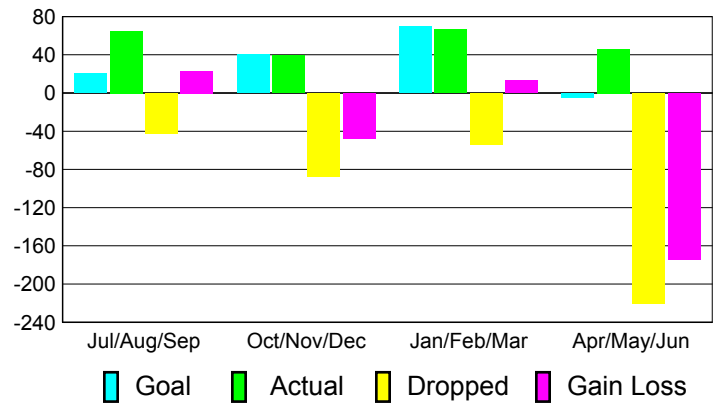

Membership Results 2010-2011

Goal, New, Dropped, Gain/Loss

Comparison of Membership Gain/Loss

Current Year Compared to the Previous Year